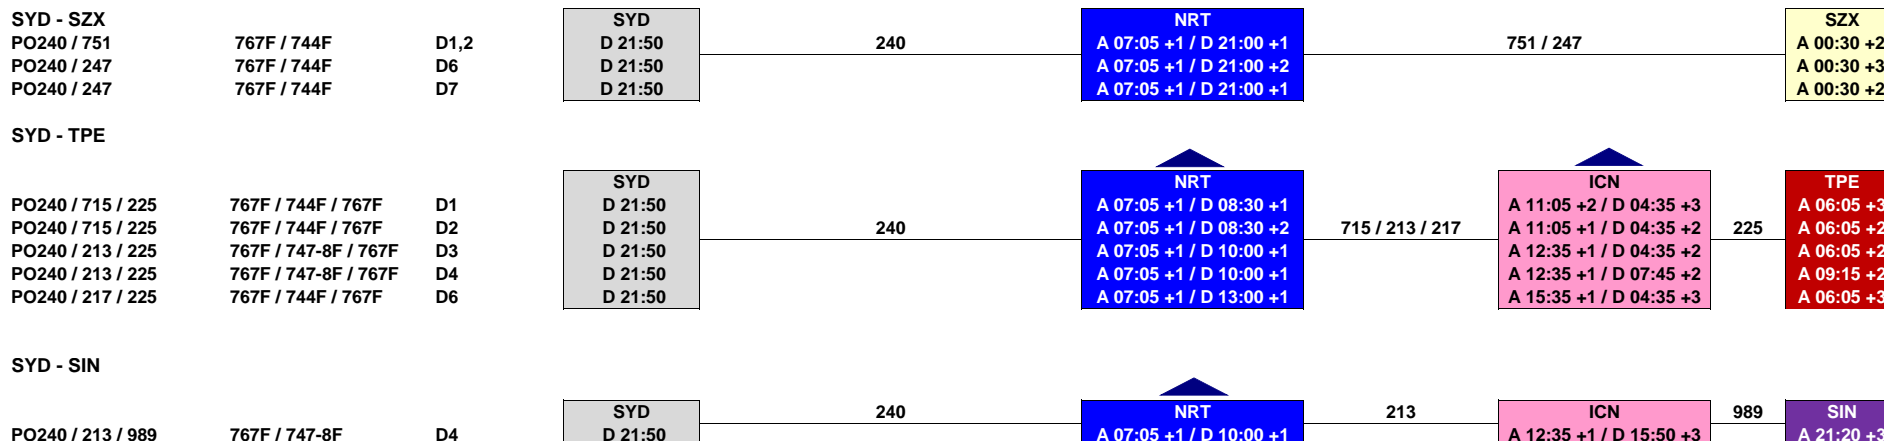

SYD - Asia Schedule

Effective: 29MAR- until further notice

▲ Indicate aircraft change

All times are local time

Schedule is subject to change without prior notice